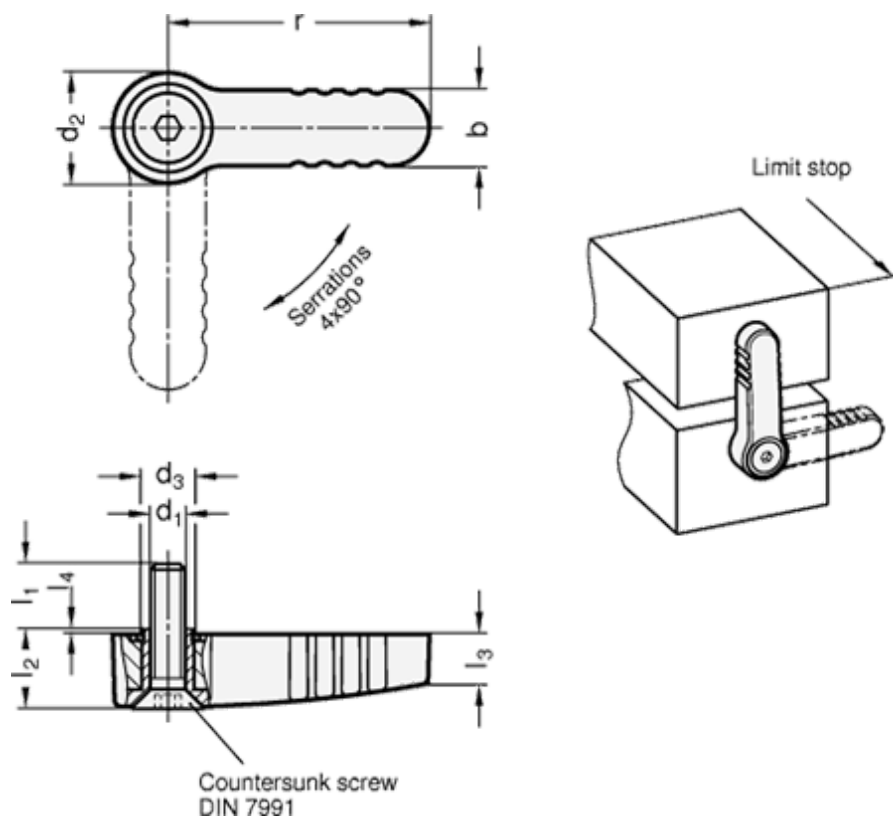

Article number: 2072045M6ASR

Description: E+G Stop locks GN 720-45-M6-A-SR

Measures

b = 18

d1 = M8

d2 = 25

d3 = 14

l1 = 14

l2 = 16

l3 = 10.5

l4 = 0.6

Load in N = 1000

r = 65